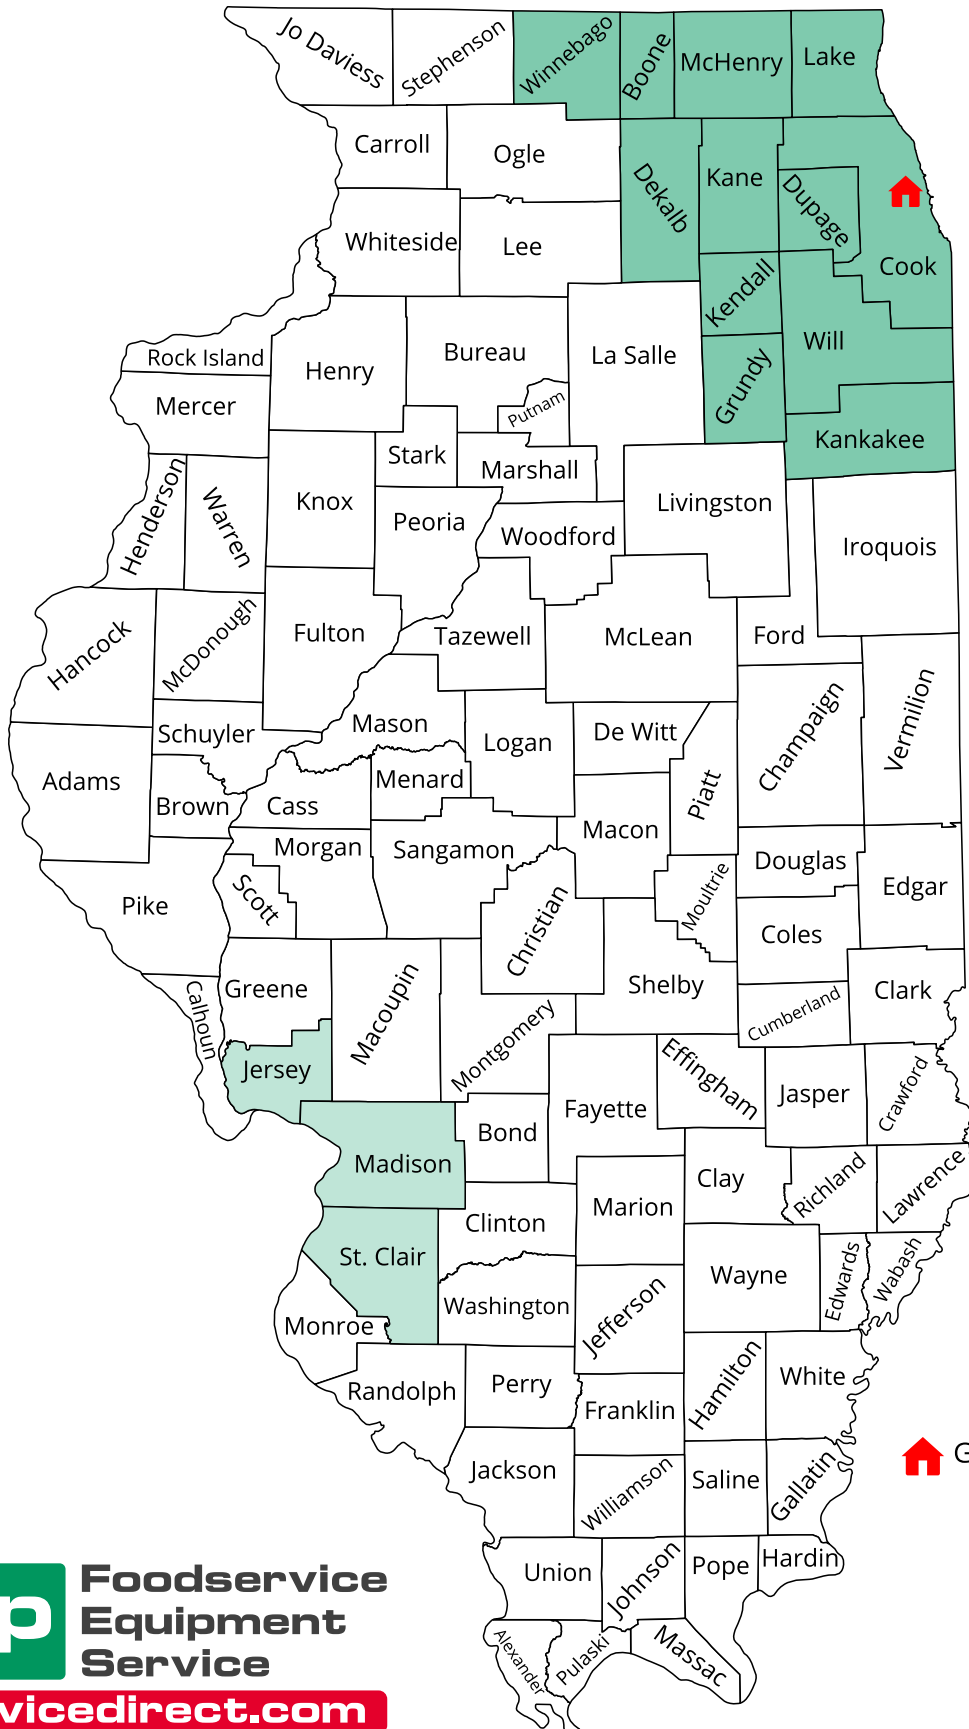

Illinois Service Territories

Published July 2015

Chicago Territory

St. Louis Remote Tech Area

 General Parts Office

**Foodservice
Equipment
Service**

gp-servicedirect.com