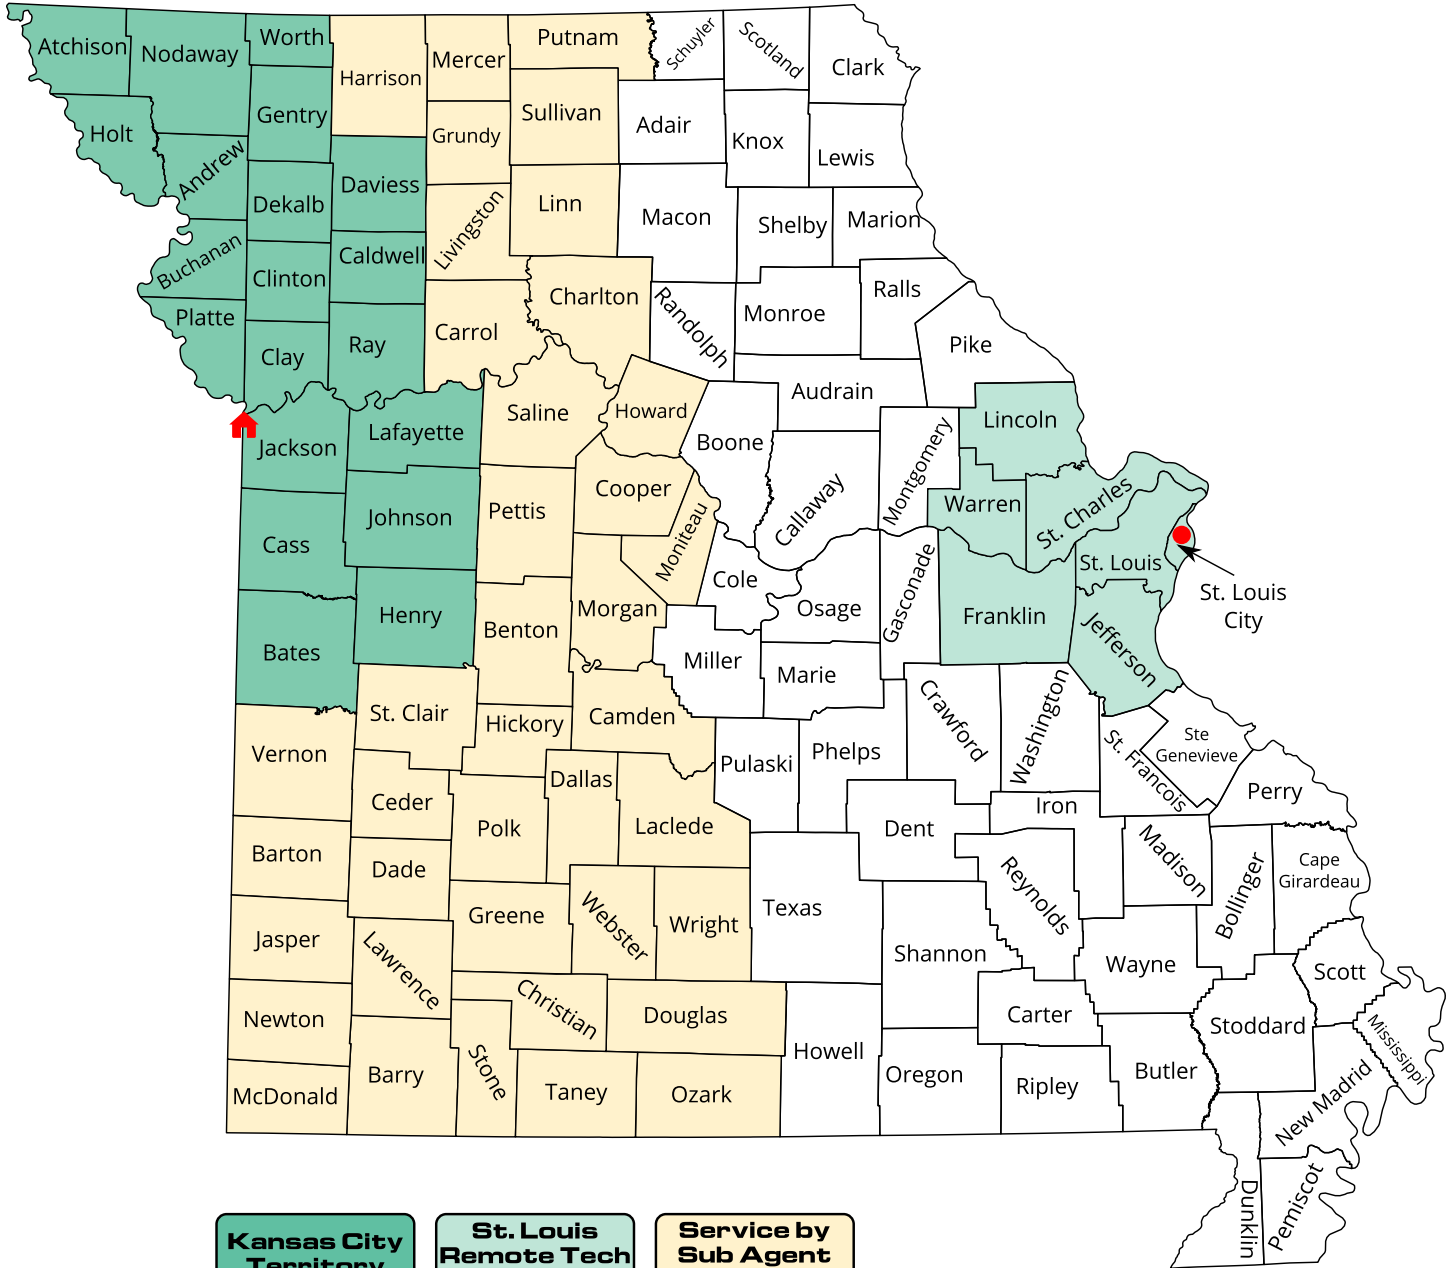

# Missouri Service Territories

Published July 2015

 General Parts Office

 Remote Technician Location