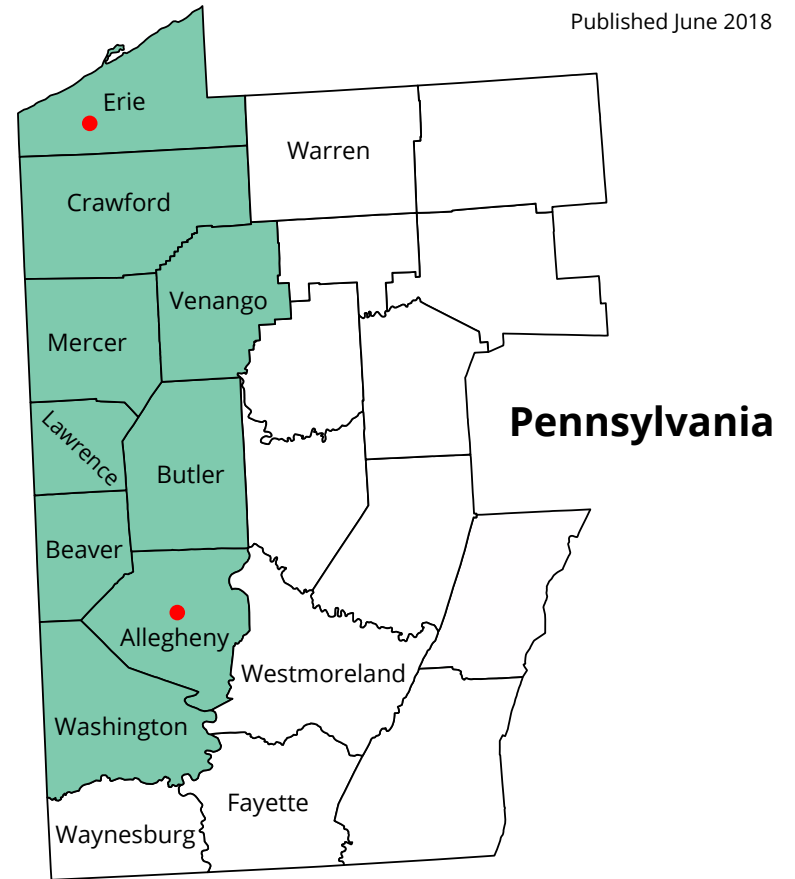

Ohio Service Territories

Published June 2018

Cleveland Territory **Covered by Fort Wayne Branch**

 General Parts Office  Remote Technician Location

 **Foodservice Equipment Service**
gp-servicedirect.com