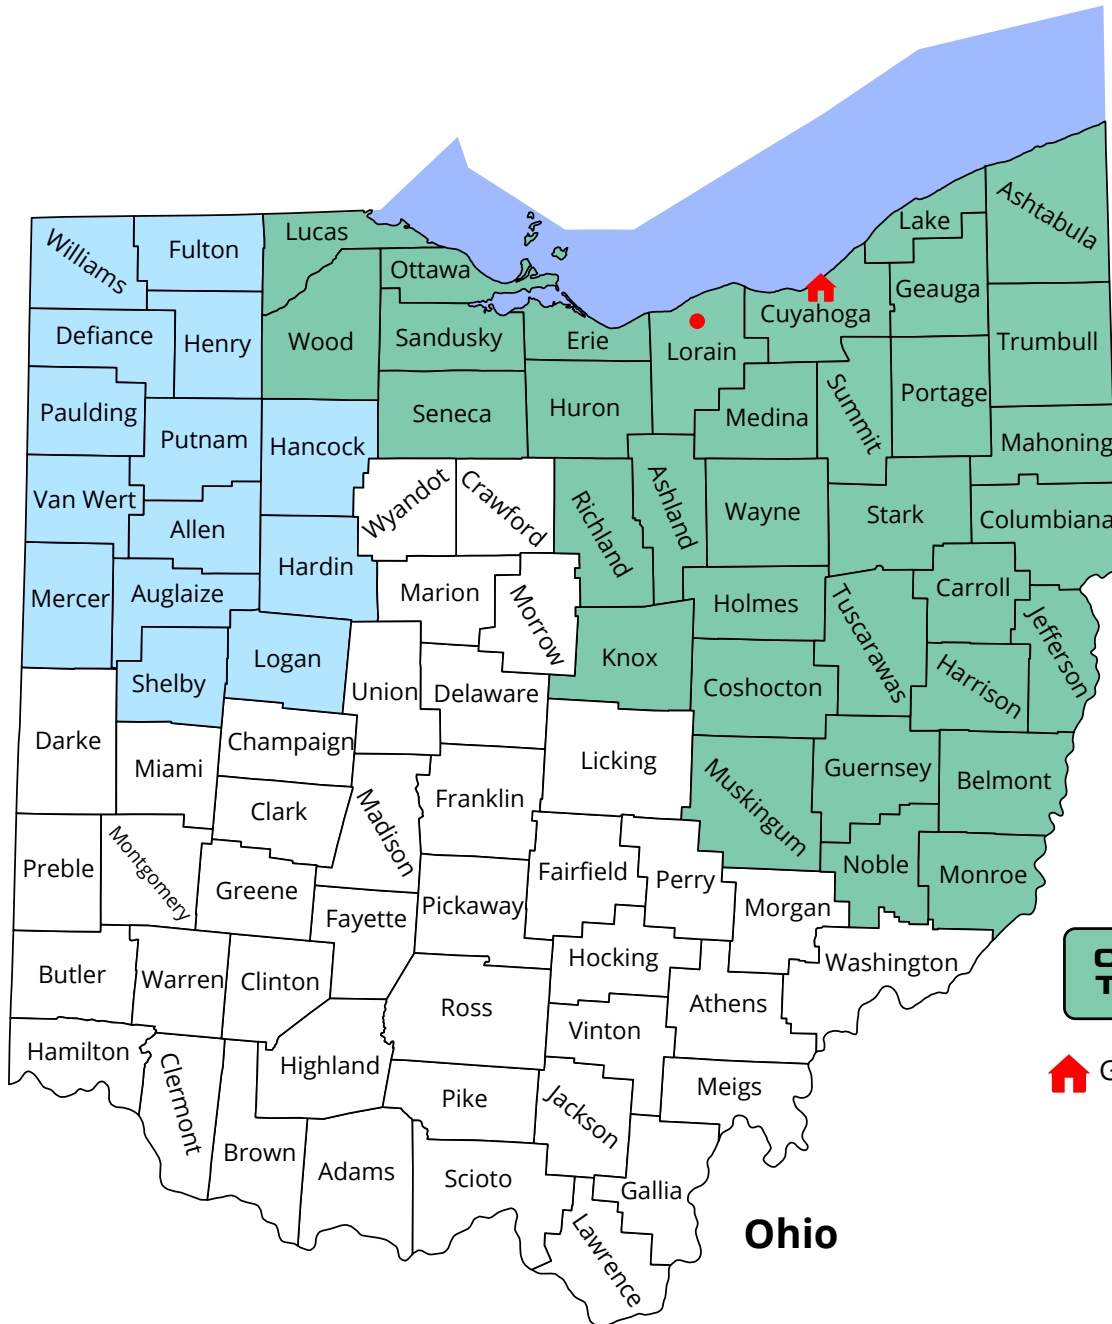

Ohio Service Territories

Published June 2018

Cleveland Territory **Covered by Fort Wayne Branch**

 General Parts Office  Remote Technician Location

 **Foodservice Equipment Service**
gp-servicedirect.com