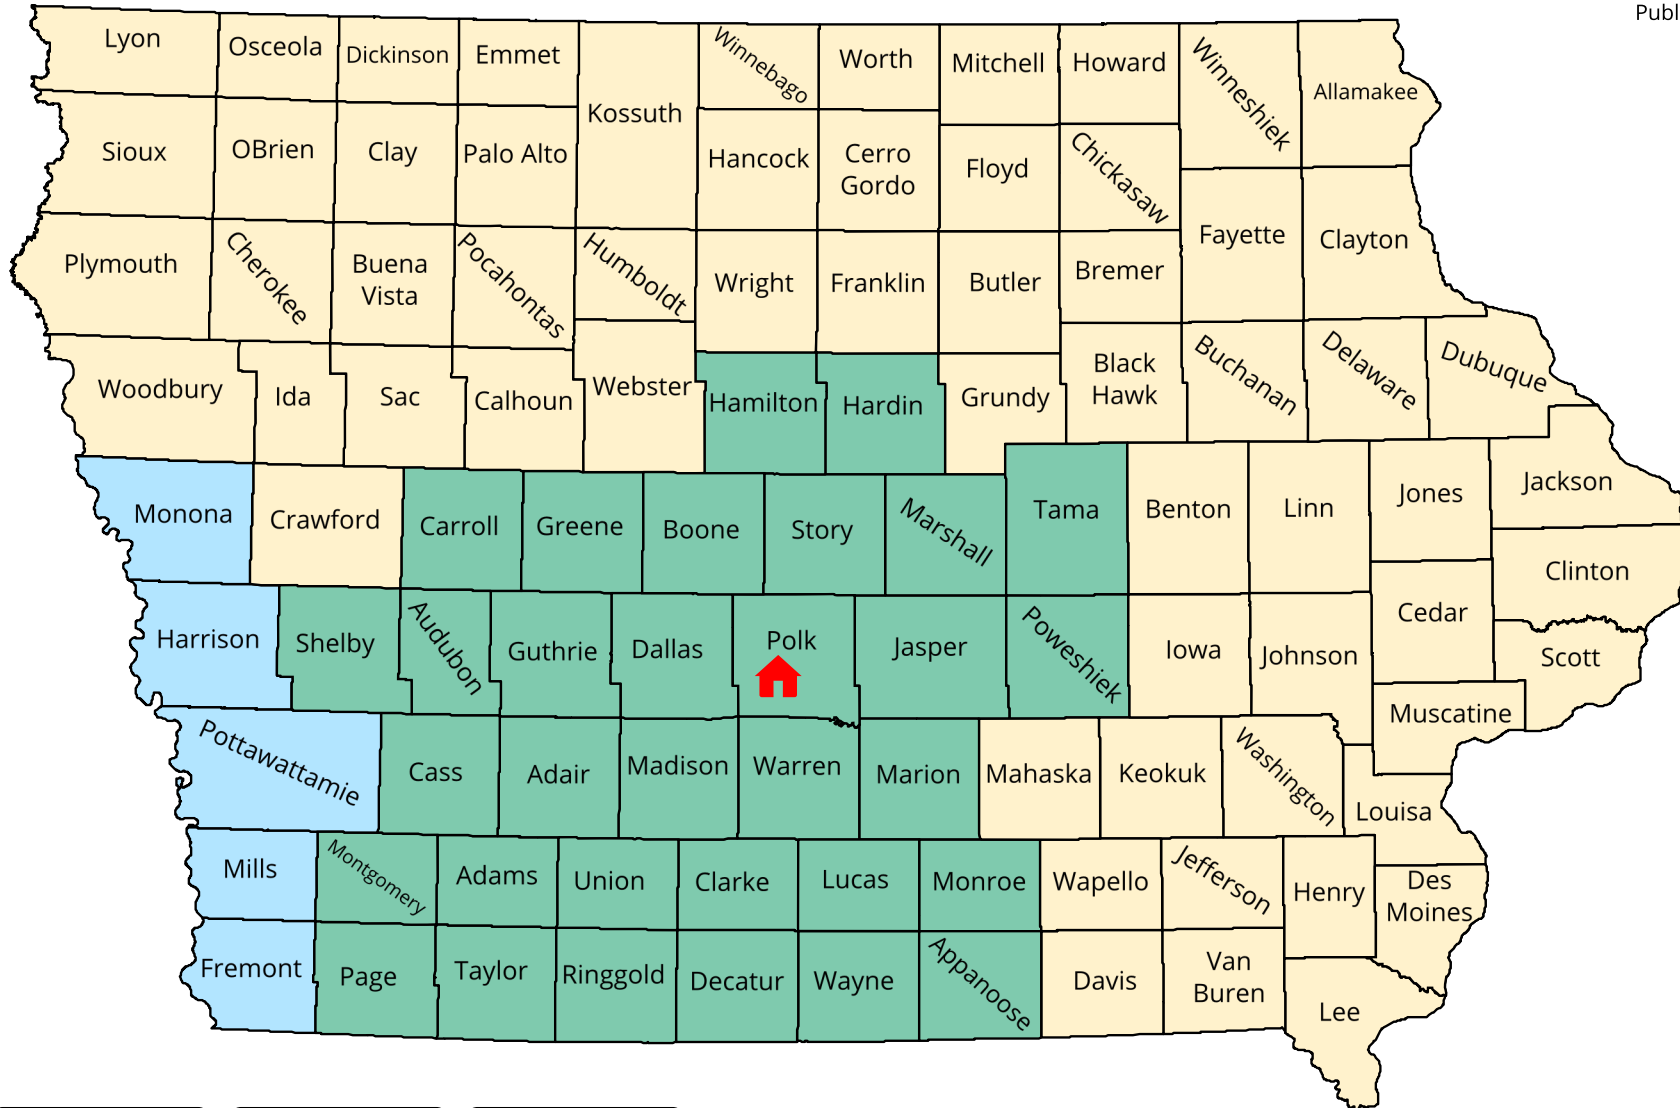

# Iowa Service Territories

Published July 2015

**Des Moines Territory**

**Covered by Omaha Branch**

**Serviced by Sub-Agent Network**

 General Parts Office

 **Foodservice Equipment Service**  
[gp-servicedirect.com](http://gp-servicedirect.com)