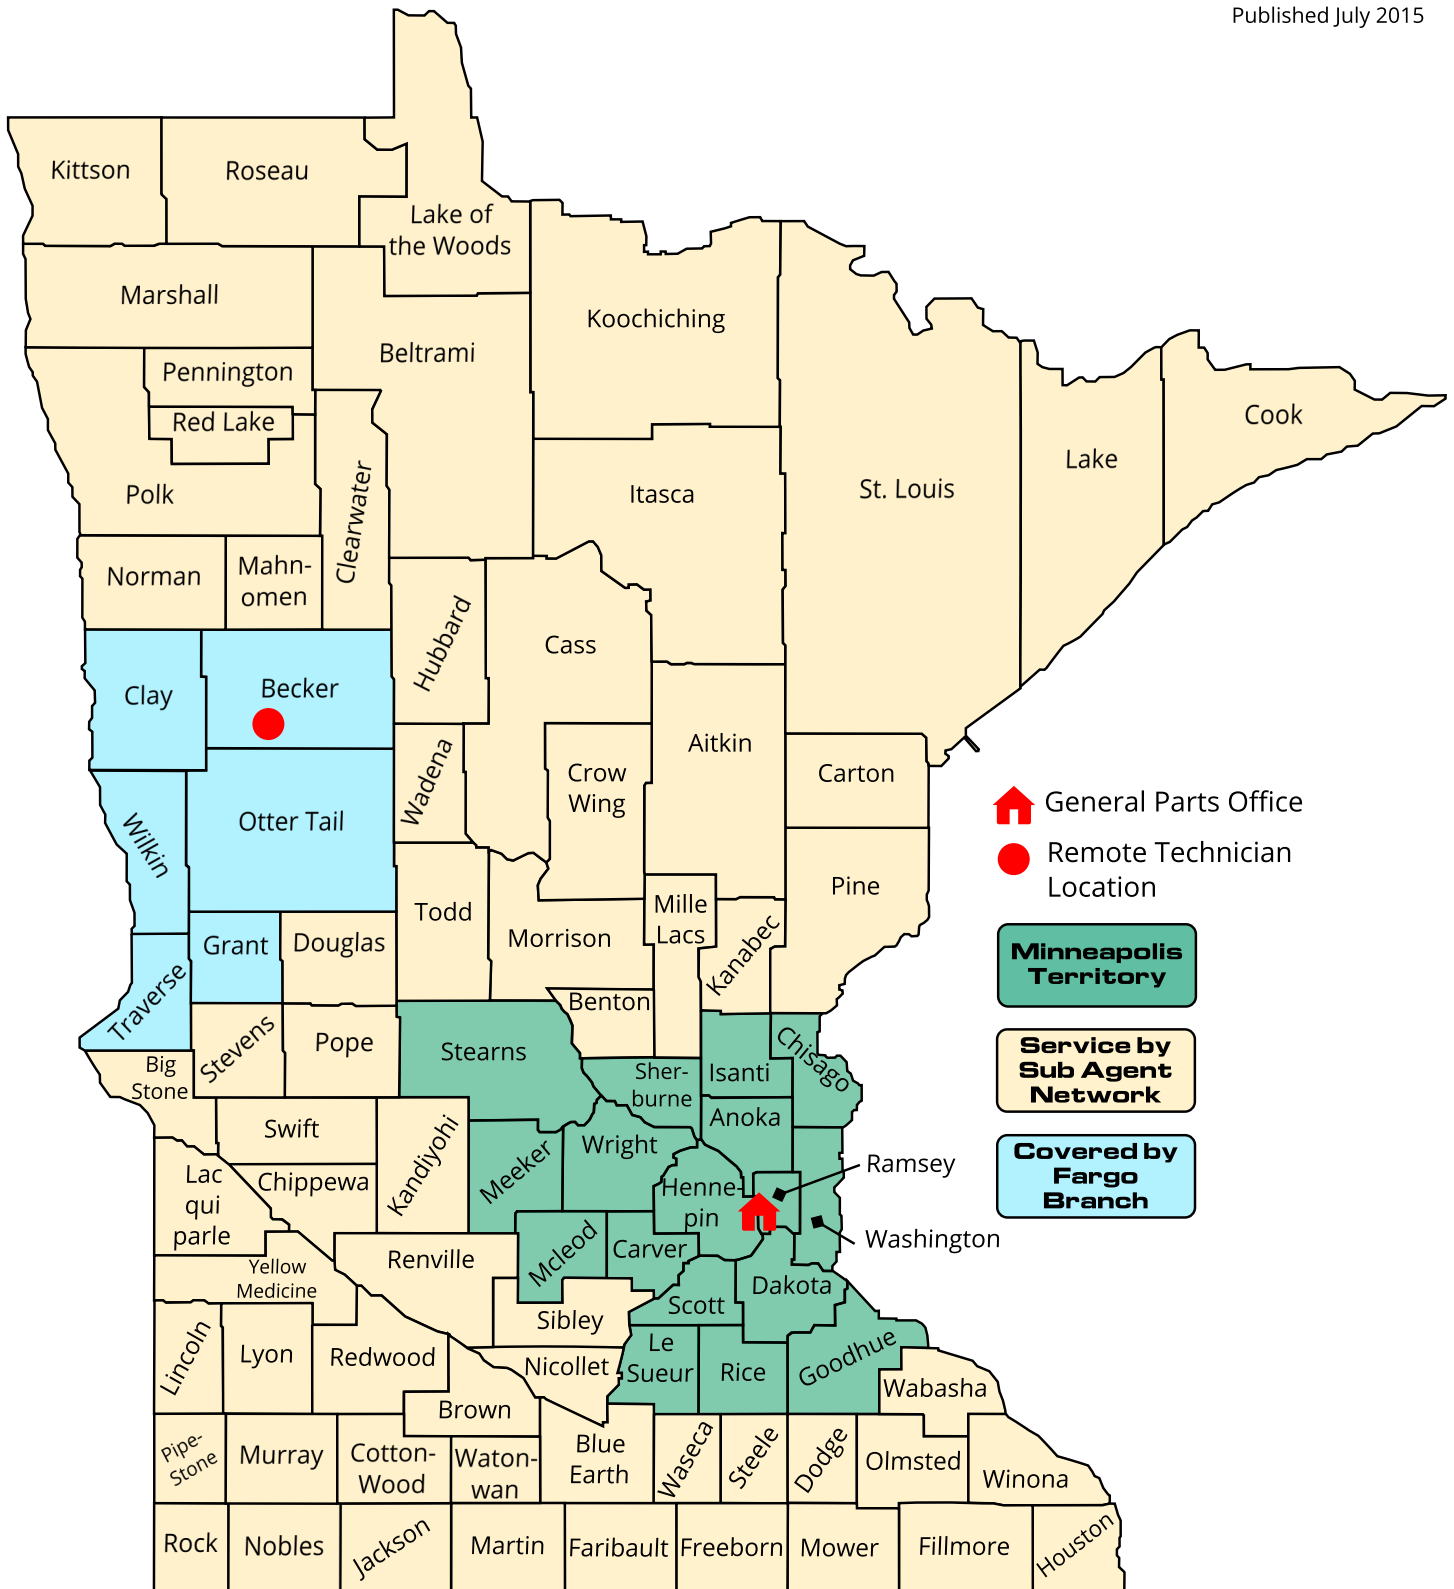

Minnesota Service Territories

Published July 2015

- General Parts Office
- Remote Technician Location

Minneapolis Territory

Service by Sub Agent Network

Covered by Fargo Branch

Foodservice Equipment Service