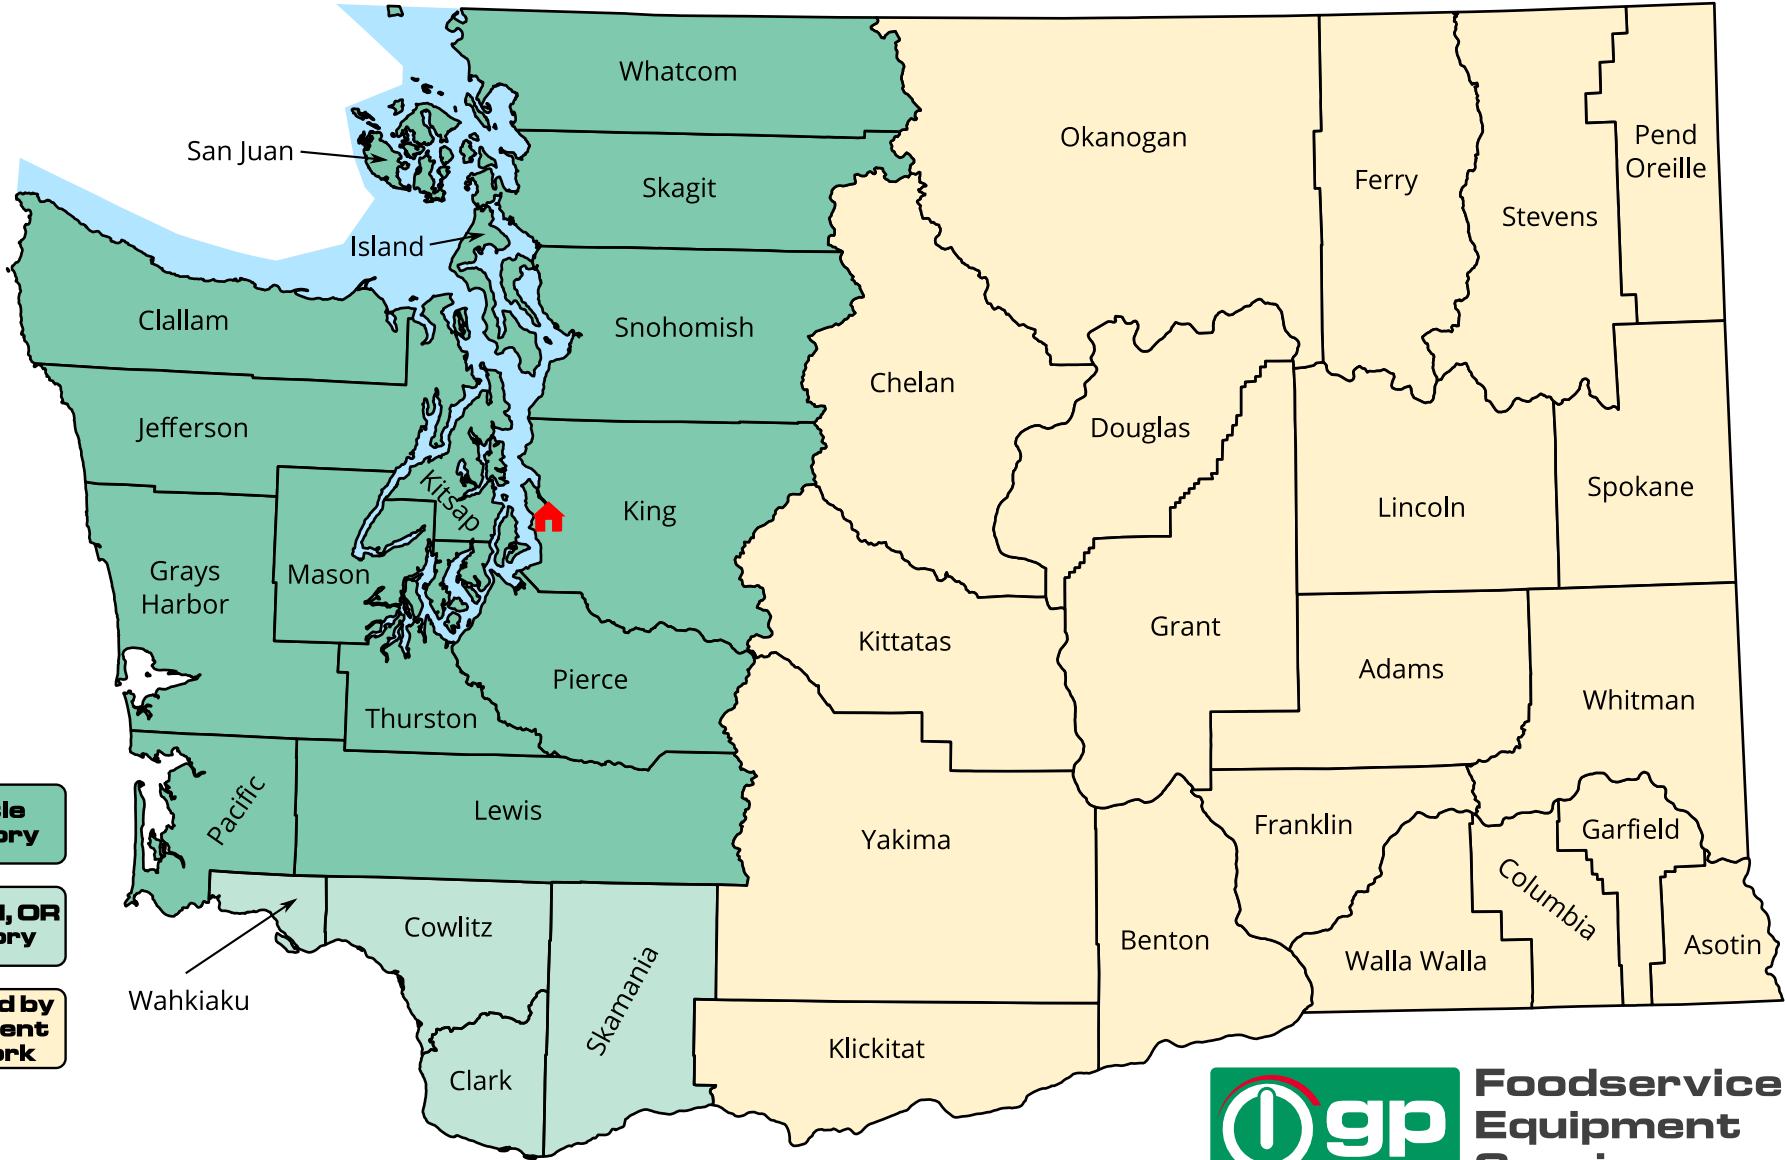

Washington Service Territories

Published January 2016

Seattle Territory

Portland, OR Territory

Serviced by Sub-Agent Network

 General Parts Office

Foodservice Equipment Service
gp-servicedirect.com