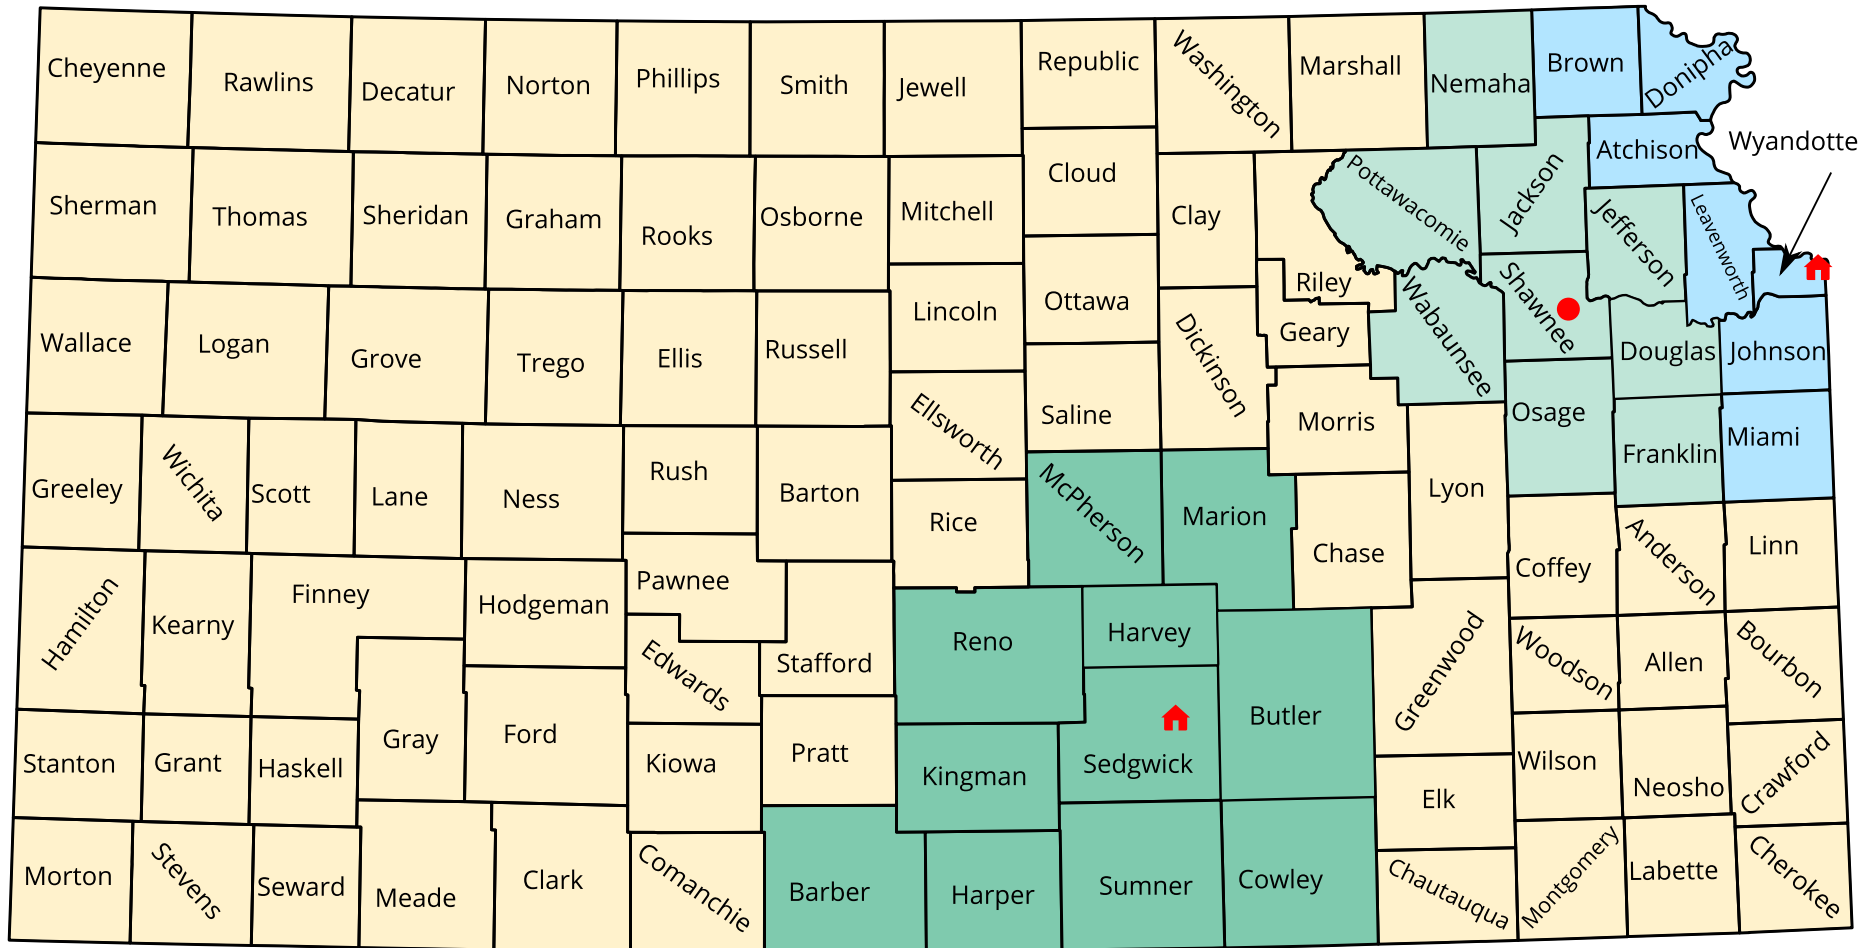

Kansas Service Territories

Published July 2015

Wichita Territory	Topeka Remote Tech Area	Covered by Kansas City Branch	Serviced by Sub-Agent Network
--------------------------	--------------------------------	--------------------------------------	--------------------------------------